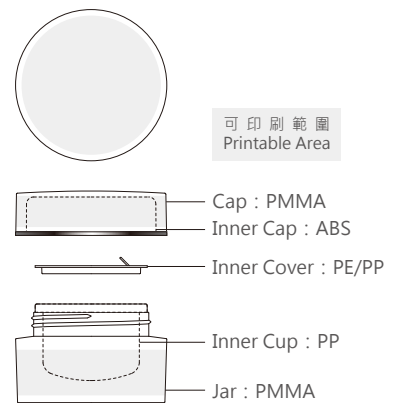

KN 紅寶石系列 RUBY SERIES

編號 ITEM NO.	容量 VOLUME	備註 REMARKS	配件 ACCESSORIES
KN15	15 ml / 0.53 oz	Exchange with 20 ml	-
KN30	30 ml / 1.06 oz	Exchange with 25 ml	Conical / Aluminum / Single Wall ABS Cap
KN50	50 ml / 1.76 oz	Exchange with 60 ml	Conical / Aluminum Cap
KN100	100 ml / 3.53 oz	-	Conical / Aluminum Cap
KN150	150 ml / 5.29 oz	Exchange with 100 ml	-
KN200	200 ml / 7.05 oz	-	-

可客製化項目 CUSTOMIZED OPTIONS	
射出客製顏色 Color Injection	●
噴漆 Spray Paint Color	●
電鍍 Metallization	
燙金 / 滾邊 Hot Stamping	●
印刷 Silk Screen Printing	●

※可替換不同類型的上蓋，請參閱下方配件列表。Cap can exchange with different options as list "ACCESSORIES".